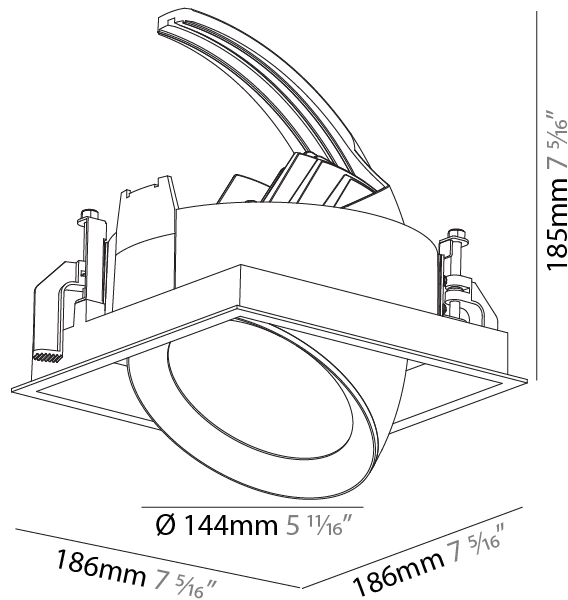

PHYSICAL

Shape: Square
Diameter (mm): 144
Diameter (in): 5 ¹¹/₁₆"
Length (mm): 186
Length (in): 7 ⁵/₁₆"
Height (mm): 185
Height (in): 7 ³/₁₆"
Ceiling Thickness (mm): 10 / 12.5 / 15
Ceiling Thickness (in): 3/8 or 1/2 or 9/16
Min. Recessing Depth (mm): 260
Min. Recessing Depth (in): 10 ¹/₄"
Light Distribution: Adjustable / Downlight
Weight (kg): 1.348
Weight (lbs): 2.97
Fixture Finish: SSR / BKV / CWI / CRY / HAB / UFT / ITA / RUA / FTG / MYG / LOD / PUS / FRO / FUP / KIA / POP / BLS / SPG / MEY / GOH / GUM / CHC / COM / ABZ / JAG / OBR / MOS / ROR
Fixture Material: Aluminum Die Cast
Cut-out Measurements: 175mm / 6 7/8" x 175mm / 6 7/8"

ELECTRICAL

Lamp Type: LED (Zhaga Standard)
Total Output Wattage (W): 21.2
Dimming: Tri-Mode (Non-Dimming and Phase Dimming (120Vac only) and 0-10V Dimming)
Driver Included: No
Driver Location: Recessed Housing
Driver Type: Constant Current - Universal
Housing: See components
Input Voltage (V): 120 - 277
Constant Current (MA): 700

LED

Number of LEDs: 1
Color Temperature (°K): 2700 / 3000 / 3500 / 4000
Max. Delivered Lumen (lm): 1440 / 1490 / 1568 / 1600
CRI: >90 CRI
Lamp Life (hrs): 50000

OPTICAL

Reflector°: 8
Adjustability: Rotational 355°; Tilt 45°

RATINGS AND CERTIFICATIONS

Certified By: Certified for North American Standards
IP rating: IP20